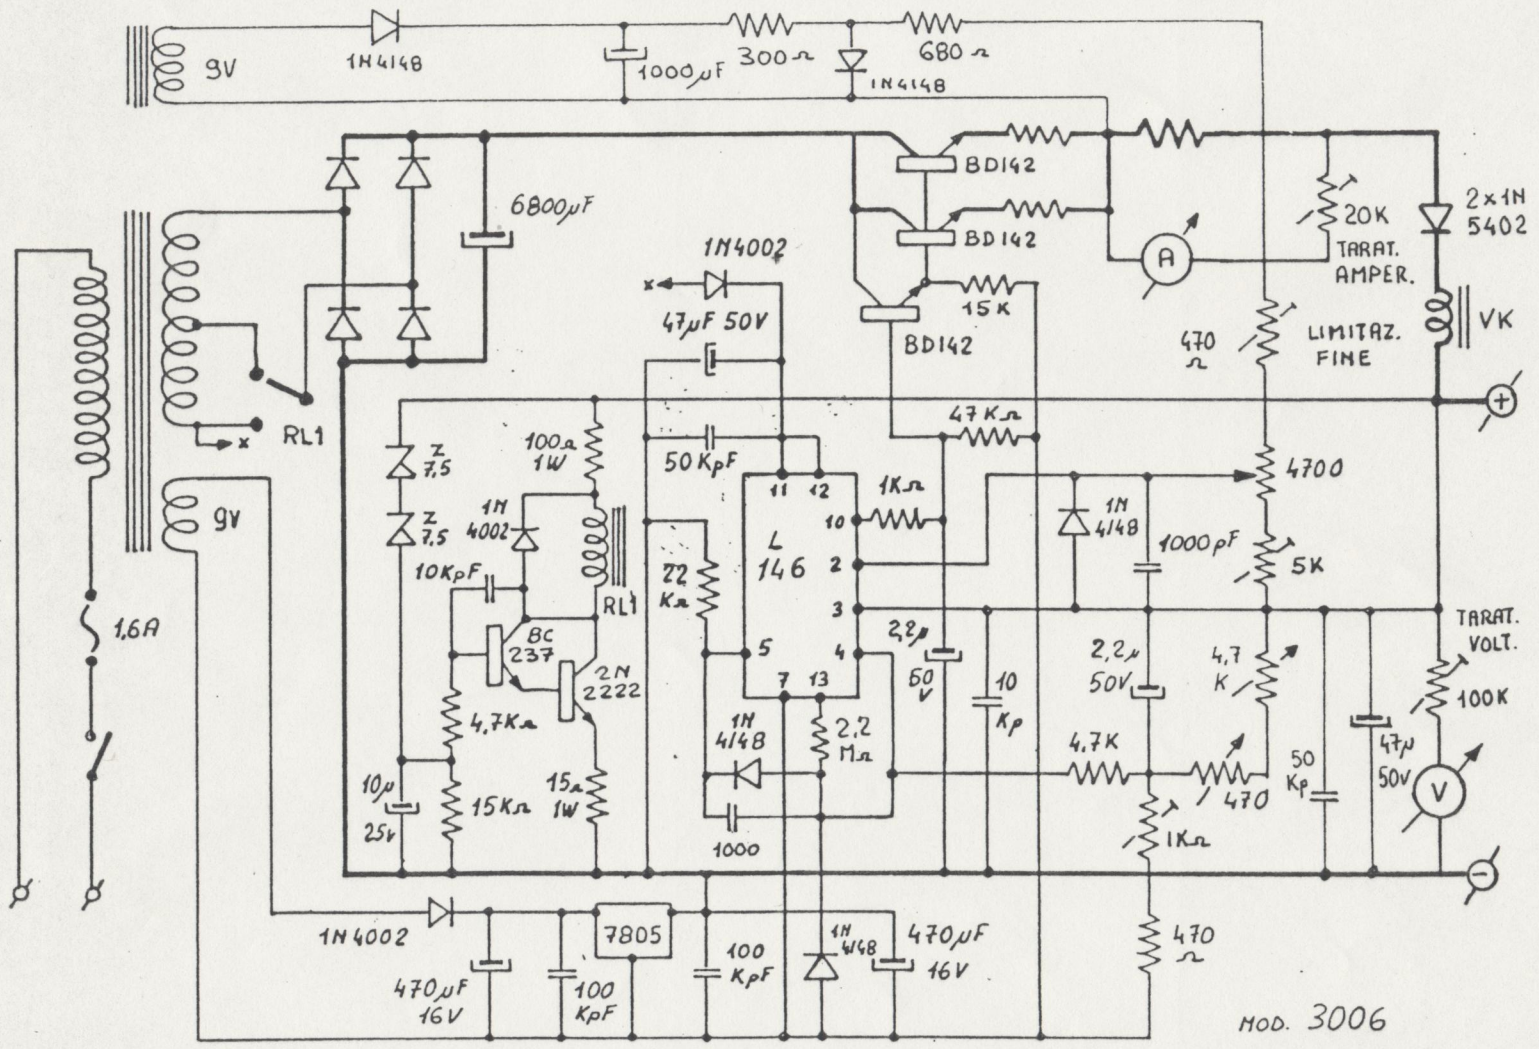

Albrecht  
 Otto-Hahn-  
 Tele  
 Tele

IND. 30 SERIES  
 & D.B.A.  
 CIRCUIT DIAGRAM

1220-1  
1220-5

1240-5  
1240-1  
ZETAGI

MOD. 3006