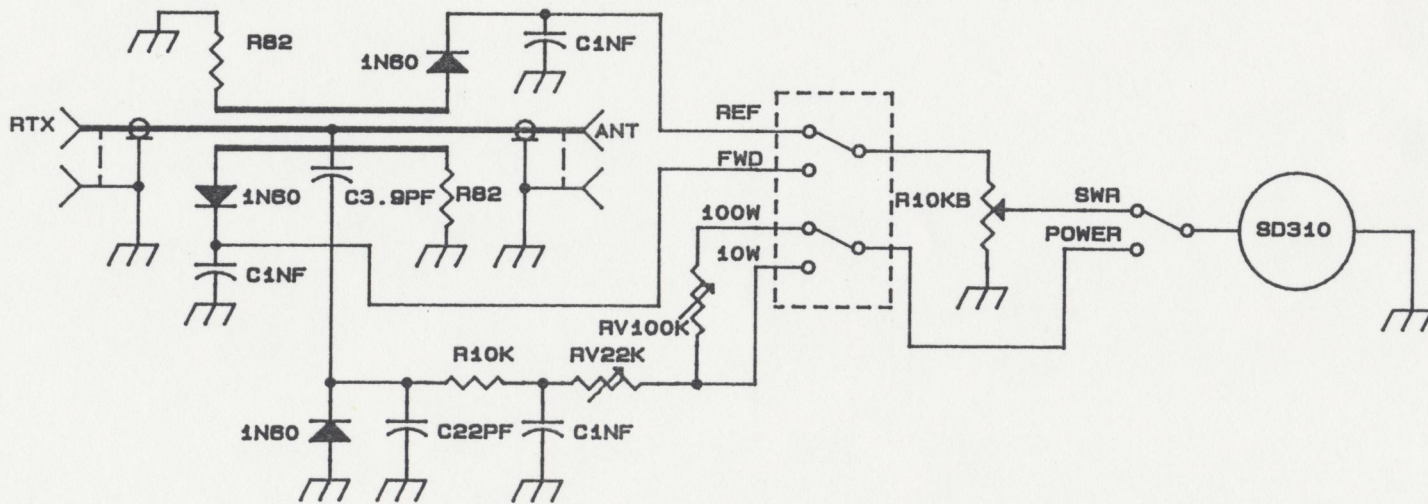

44 10

SWR-20

SWR-30

44 12

|                        |                 |              |
|------------------------|-----------------|--------------|
| EURO-CB (PHILS.), INC. |                 |              |
| Title                  |                 |              |
| SWR-METERS             |                 |              |
| Size                   | Document Number | REV          |
| A                      |                 | A1           |
| Date:                  | August 8, 1981  | Sheet 1 of 1 |