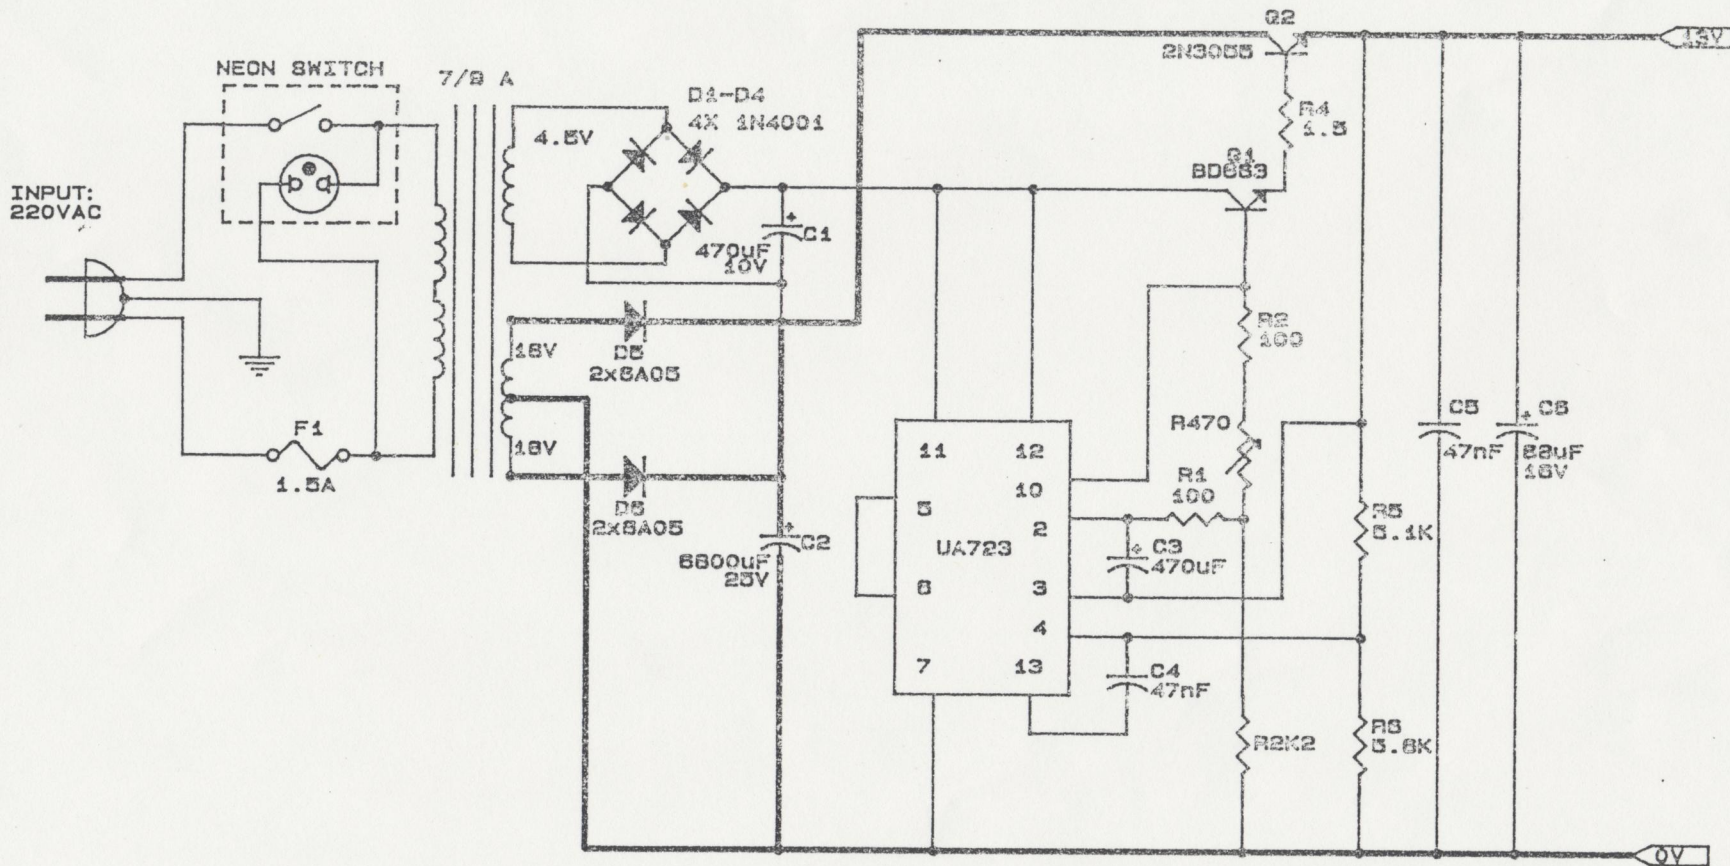

4745

CB-S 57 STABILIZED POWER SUPPLY

EURO-CB (PHILS.) INC.		
PREPARED BY:	P. KWAN	
CHECKED BY:	J. L. BERDIN	
Title		
CB-S 57 STABILIZED POWER SUPPLY		
Size	Document Number	REV
A	5	
Date:	December 3, 1990	Sheet of

4751

CB-S 7/9

STABILIZED POWER SUPPLY

EURO-CB (PHILS.), INC.		
Title		
CBS-79		
Size	Document Number	REV
A		A1
Date:	August 8, 1981	Sheet 1 of 1