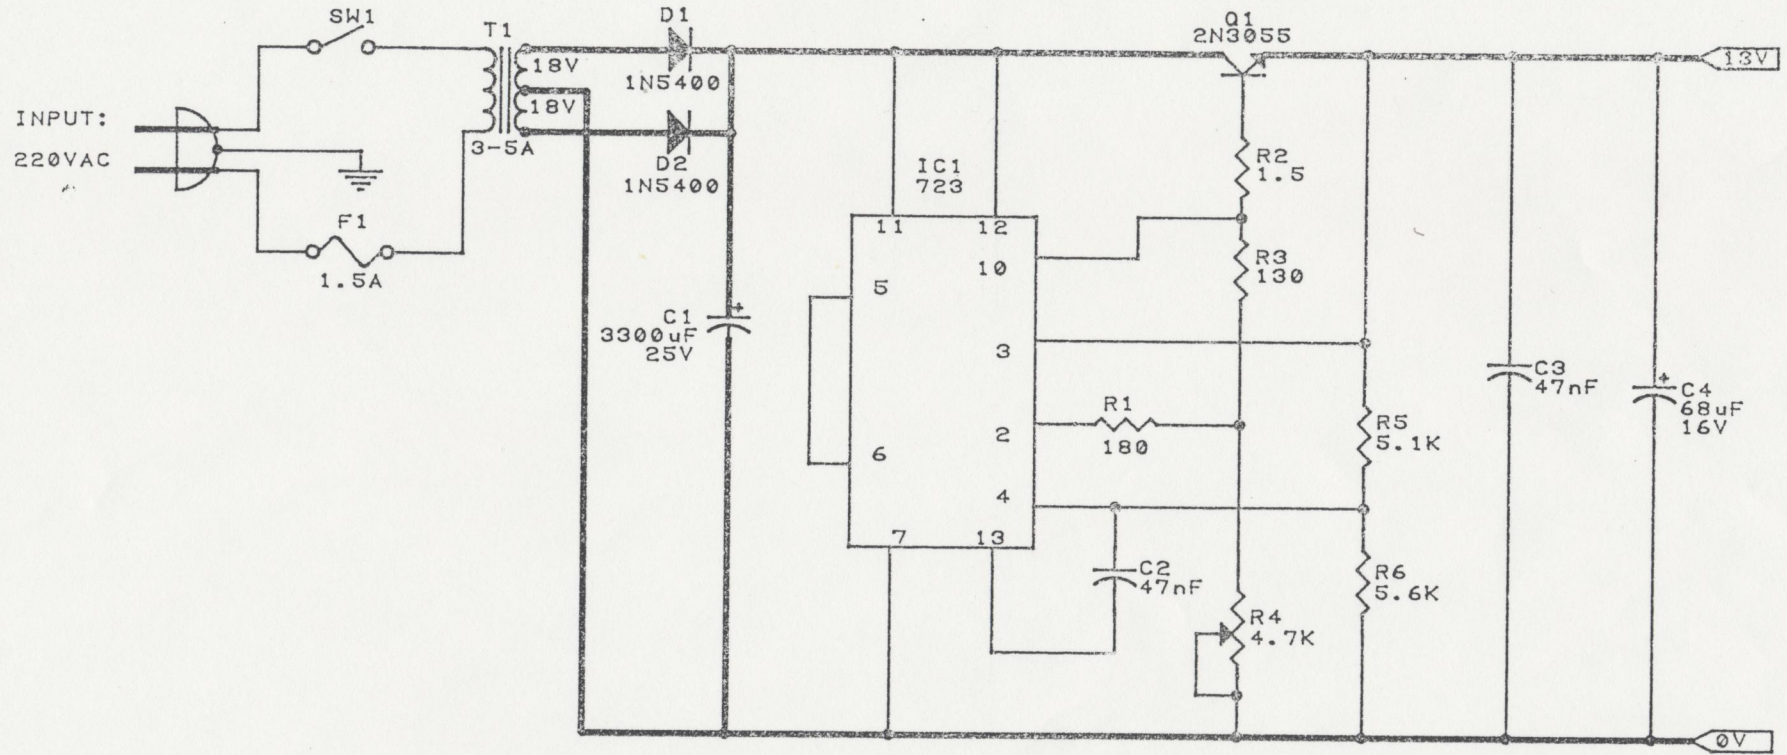

4750

CB-S 35 STABILIZED POWER SUPPLY

EURO-CB (PHILS.) INC.		
PREPARED BY:	P. KHAN	
CHECKED BY:	J. L. BERDIN	
Title		
CB-S 35 STABILIZED POWER SUPPLY		
Size	Document Number	REV
A	5	
Date: November 29, 1990		Sheet 1 of

4745

CB-S 57 STABILIZED POWER SUPPLY

EURO-CB (PHILS.) INC.		
PREPARED BY:	P. KWAN	
CHECKED BY:	J. L. BERDIN	
Title		
CB-S 57 STABILIZED POWER SUPPLY		
Size	Document Number	REV
A	5	
Date:	December 3, 1990	Sheet of

4751

CB-S 7/9

STABILIZED POWER SUPPLY

EURO-CB (PHILS.), INC.		
Title		
CBS-79		
Size	Document Number	REV
A		A1
Date:	August 8, 1981	Sheet 1 of 1