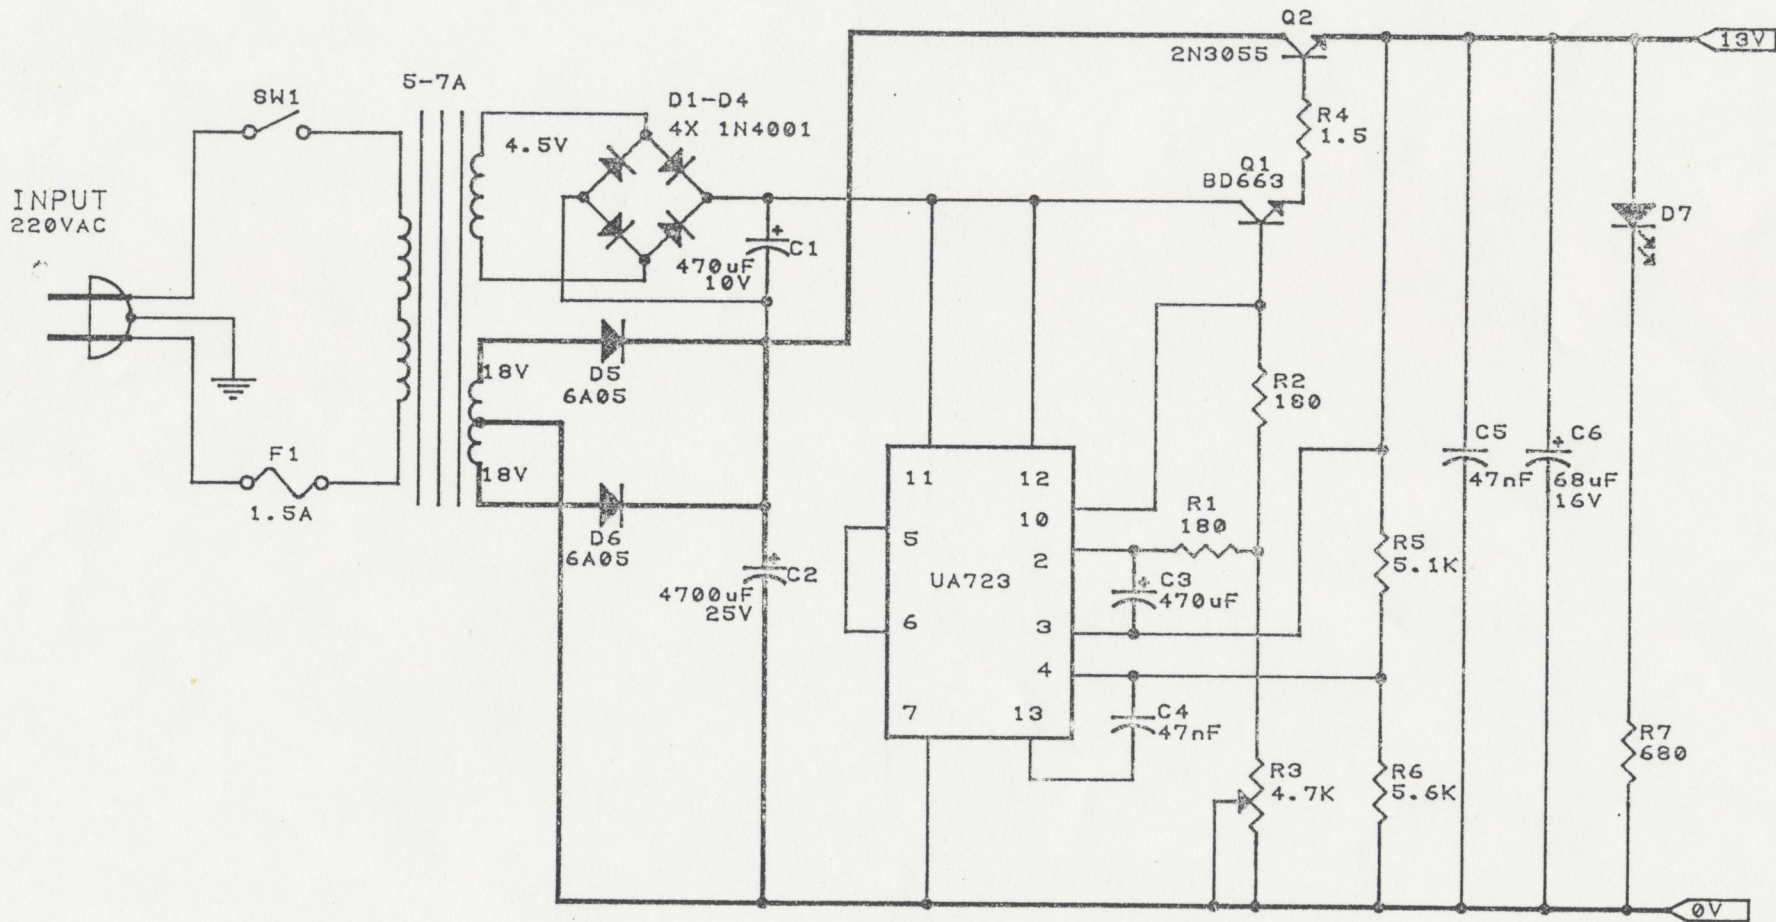

4745

CB-S 57 STABILIZED POWER SUPPLY

EURO-CB (PHILS.) INC.		
PREPARED BY:	P. KWAN	
CHECKED BY:	J. L. BERDIN	
Title		
CB-S 57 STABILIZED POWER SUPPLY		
Size	Document Number	REV
A	5	
Date:	December 3, 1990	Sheet of