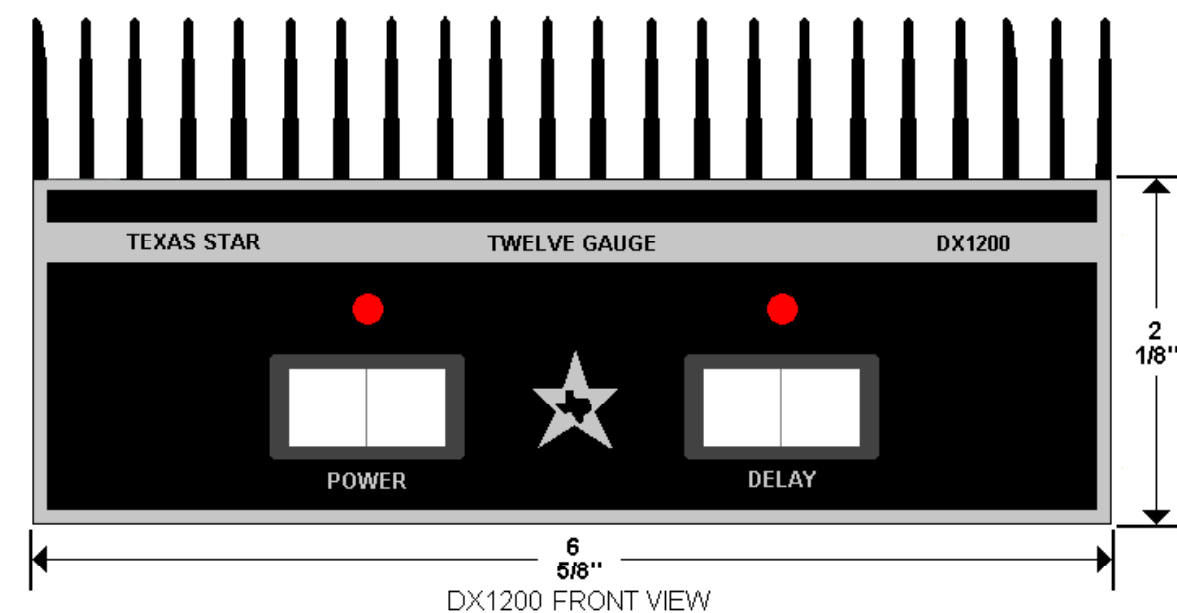

SIDE VIEW

Texas Star DX1600 Sweet Sixteen  
 DX1200 Twelve Gauge  
 Amp  
 Copyright © 2002, CBTricks.com All Rights Reserved  
 CBTricks.com Rev. #1.1 Jan. 2002