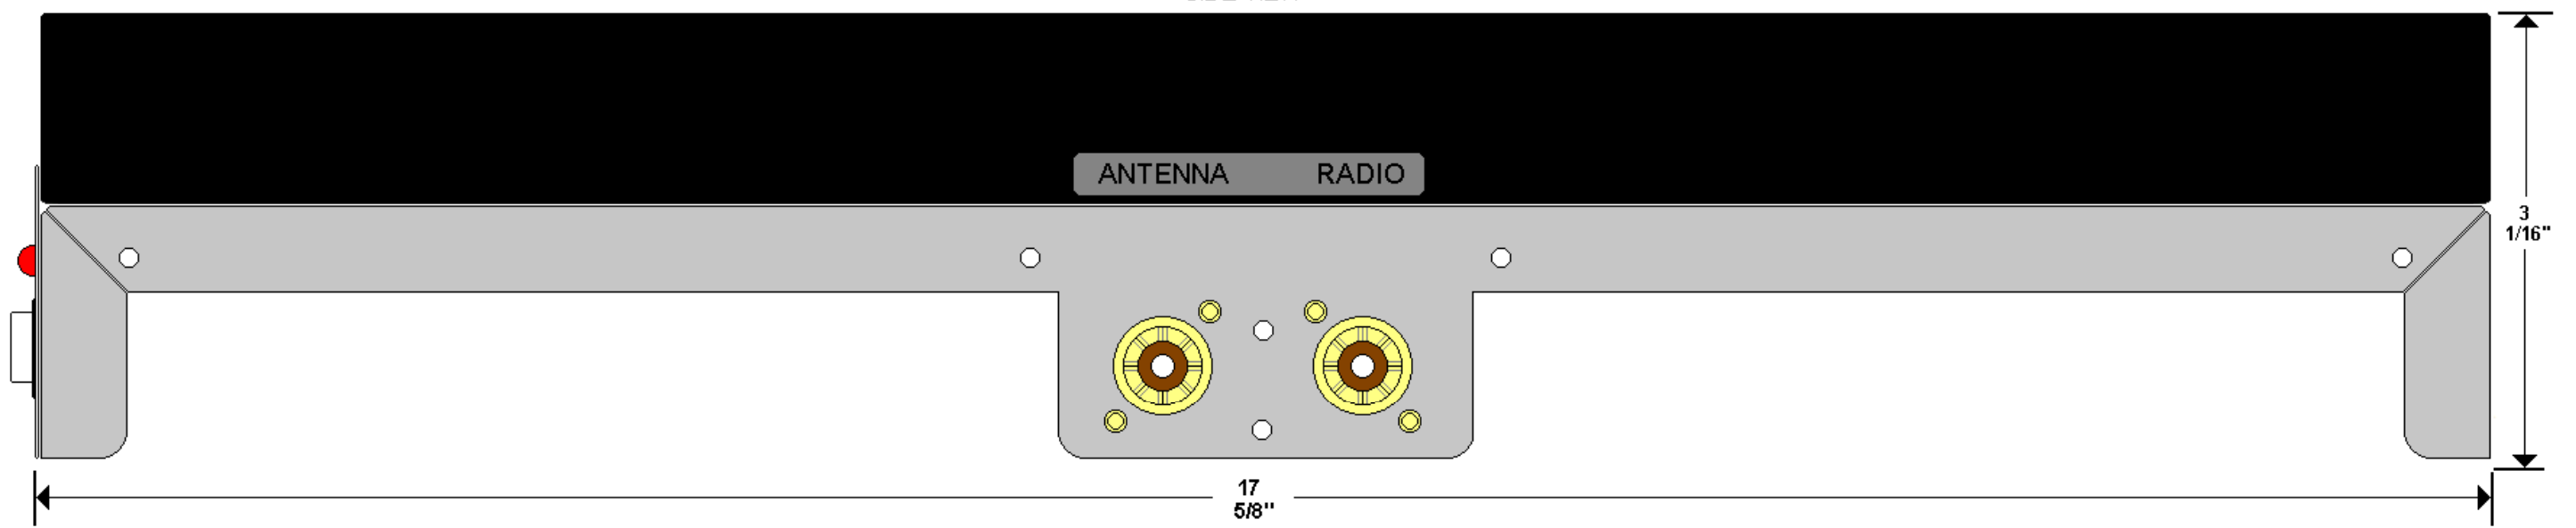

SIDE VIEW

Texas Star DX1600 Sweet Sixteen  
 DX1200 Twelve Gauge  
 Amp  
 Copyright © 2002, CBTricks.com All Rights Reserved  
 CBTricks.com Rev. #1.1 Jan. 2002