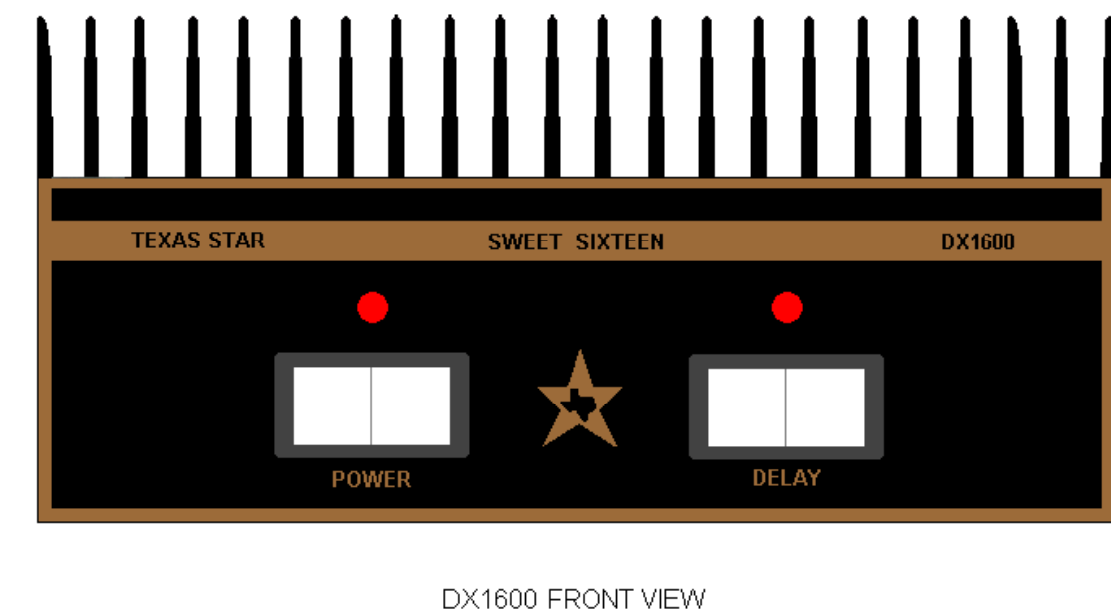

SIDE VIEW

Texas Star DX1600 Sweet Sixteen  
 DX1200 Twelve Gauge  
 Amp  
 Copyright © 2002, CBTricks.com All Rights Reserved  
 CBTricks.com Rev. #1.1 Jan. 2002