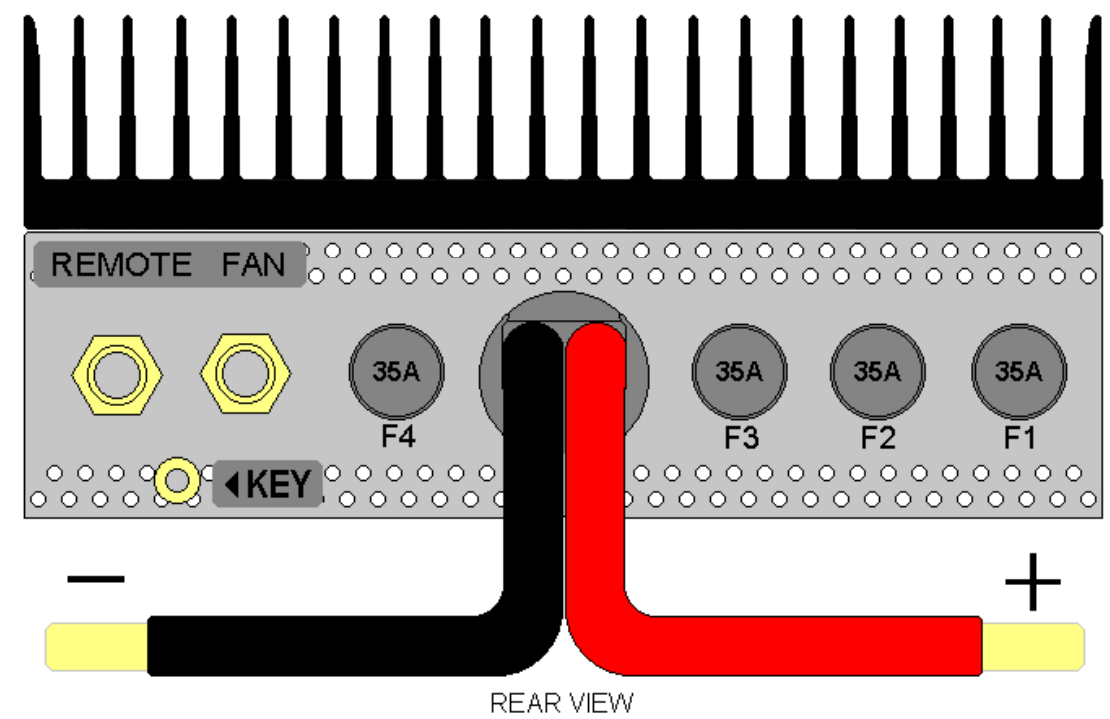

SIDE VIEW

Texas Star DX1600 Sweet Sixteen  
 DX1200 Twelve Gauge  
 Amp  
 Copyright © 2002, CBTricks.com All Rights Reserved  
 CBTricks.com Rev. #1.1 Jan. 2002