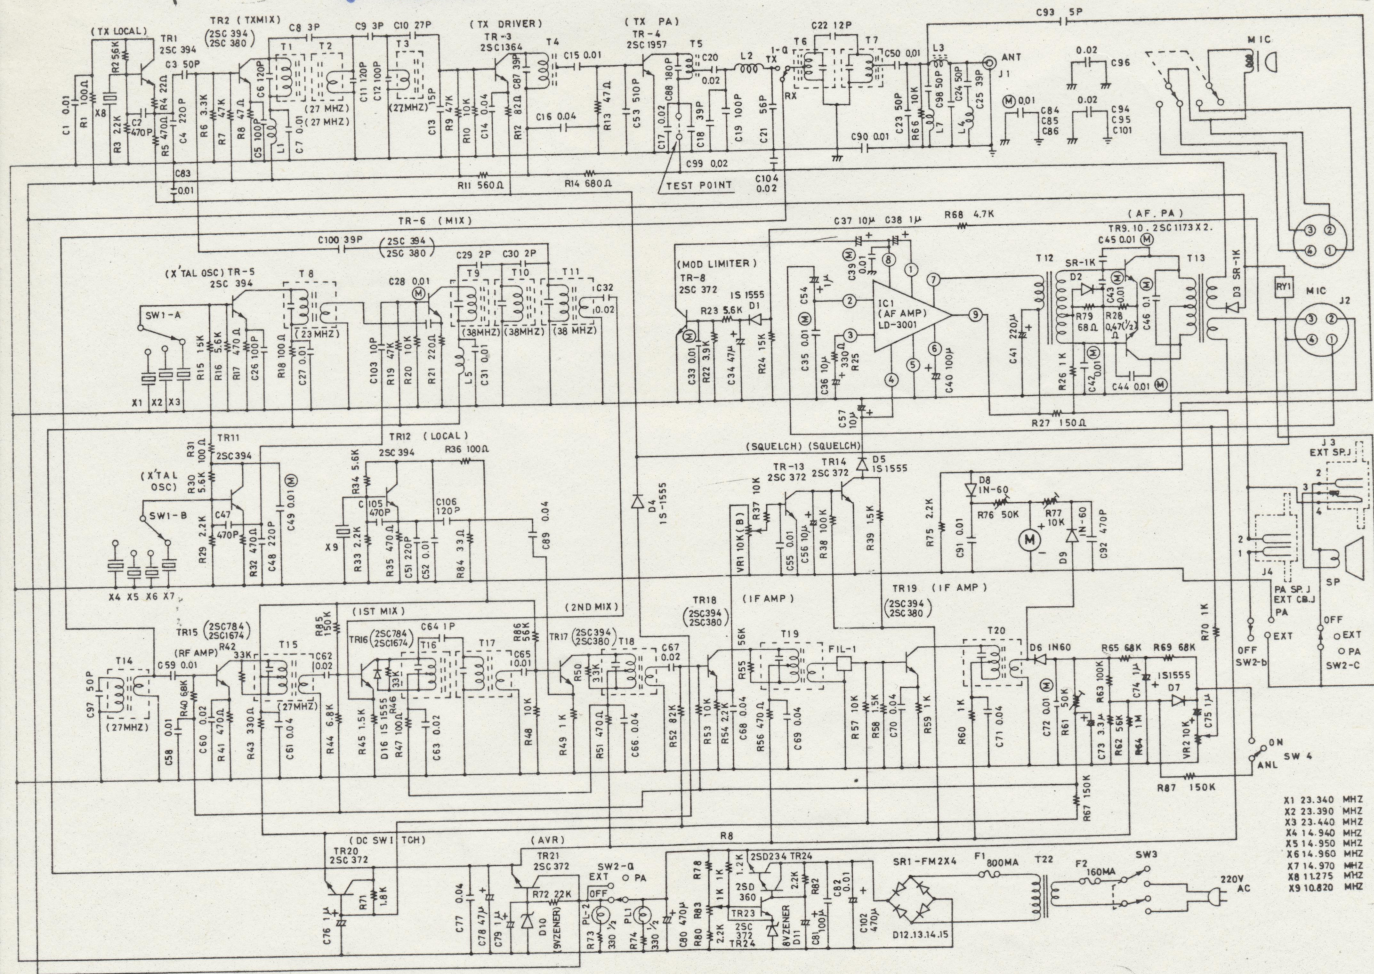

erster Würfel

Universum

Power Supply

TX Freq.

Rot. [S] [S] [S] [S] [S]