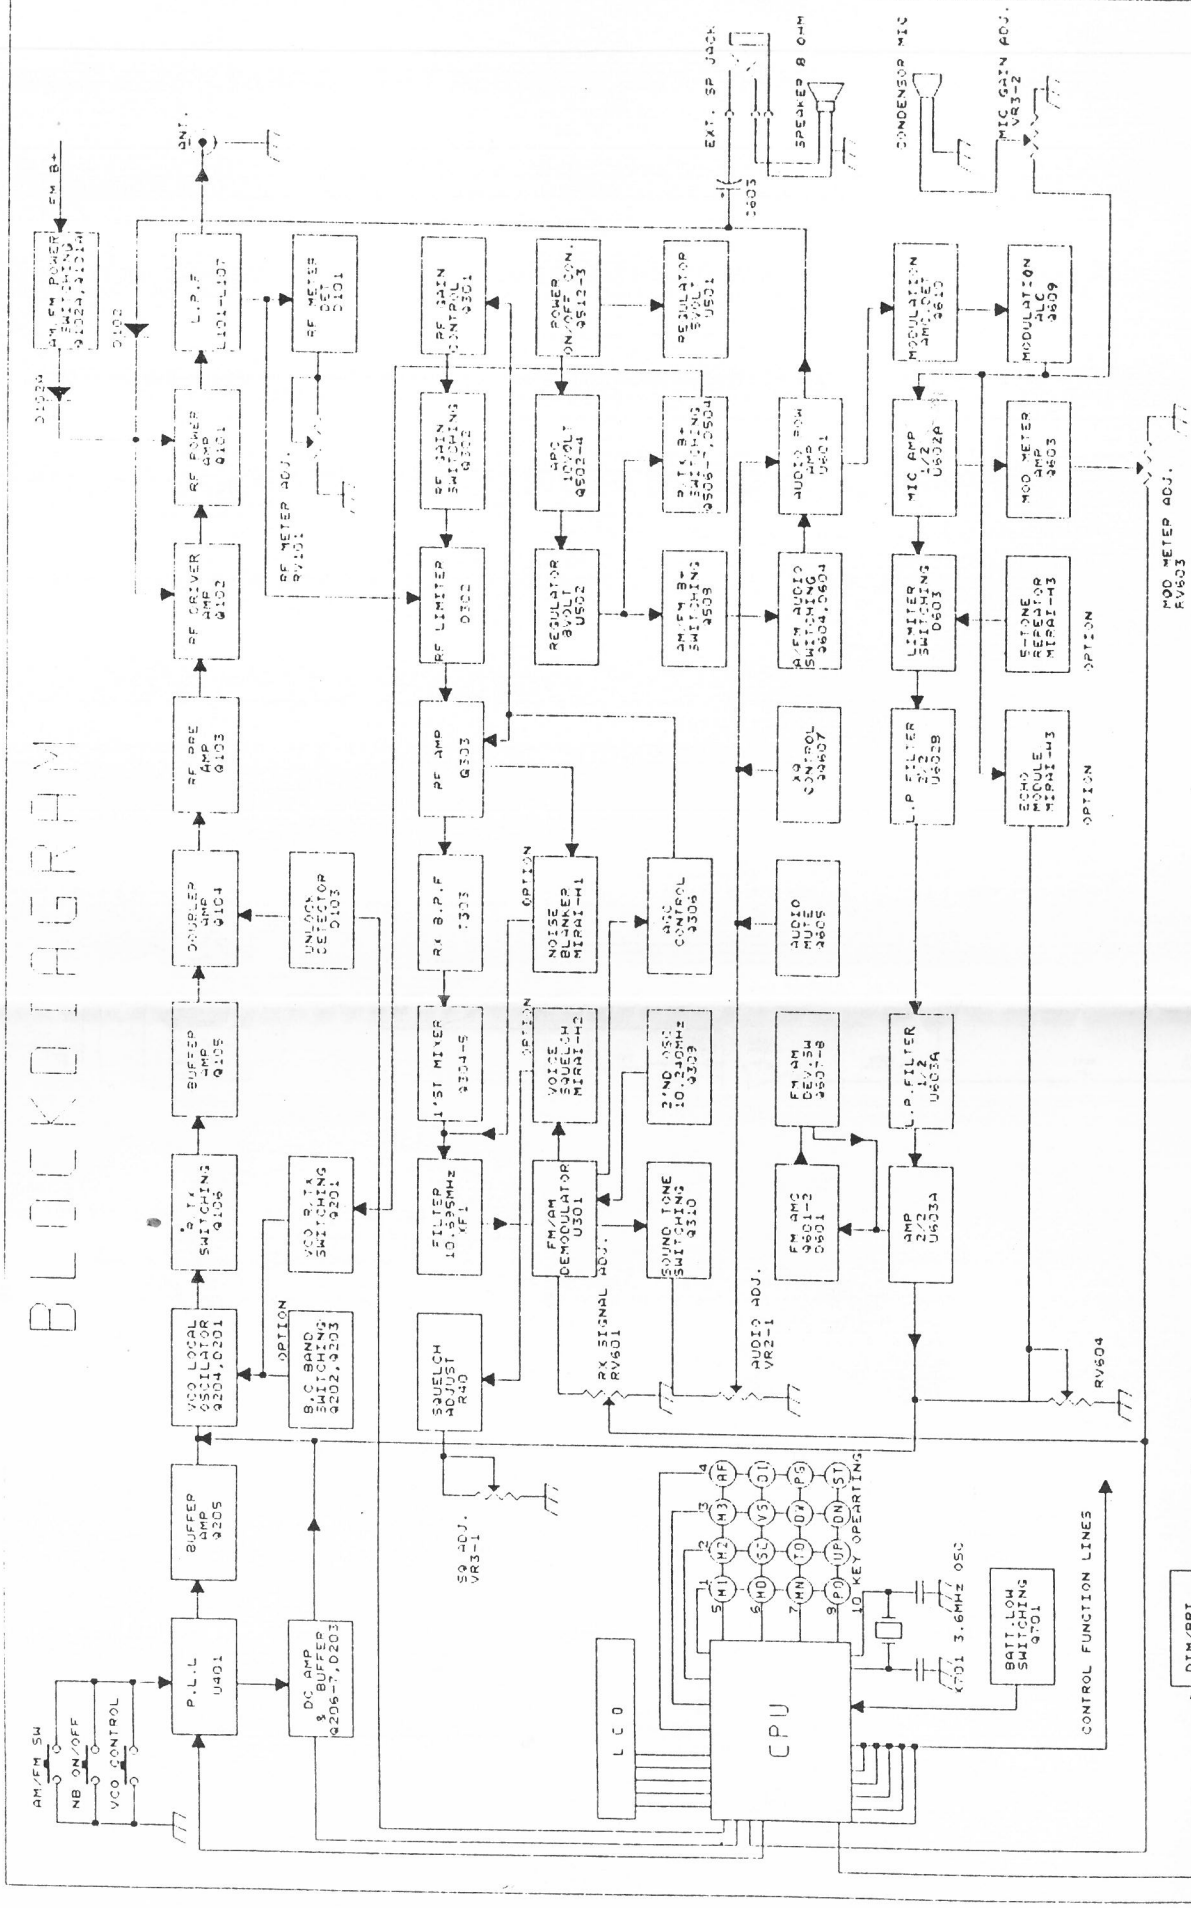

KX-8012 Giant

BLOCKDIAGRAM

Title	GX3040AF
Size Document Number	
REV	1
DATE	1981.08.12
DESIGNER	
DR	